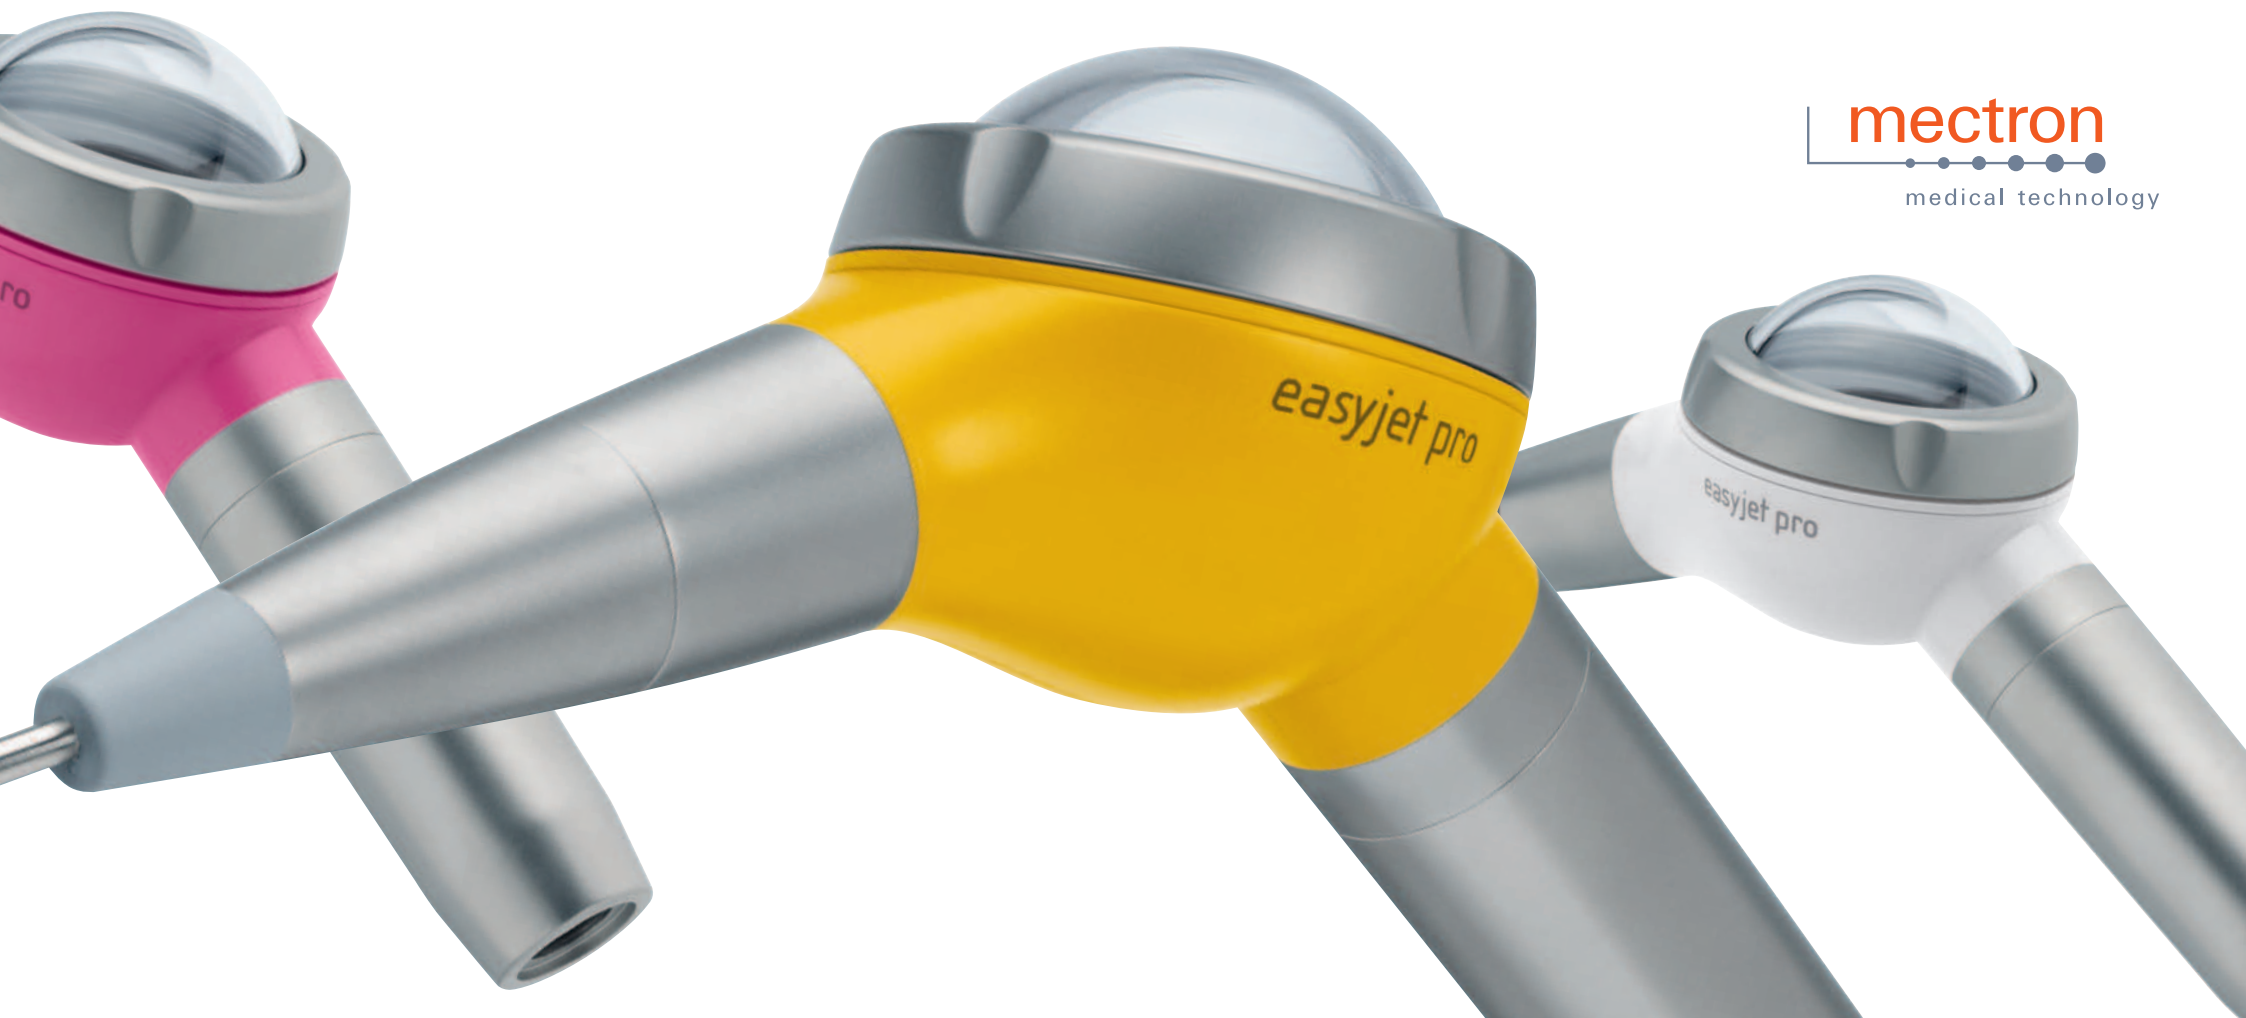

mectron

→ MECTRON EASYJET PRO

EASYJET PRO

airpolishing for turbine coupling

→ easyjet pro opens up a new dimension of turbine couplings. Just a simple click and your turbine becomes a skillful prophylaxis unit, which offers the same well-proven features as mectron's table top units: a powerful powder jet, easy handling and reliable airpolishing. Shape and balance also enable a good handling and a controlled precise powder jet direction.

→ COLORS
The easyjet pro is available in seven different colors. The colorful selection will become a prophylaxis highlight in your office!

THE TECHNOLOGY

reliable and ergonomic

→ easyjet pro stands out due to its innovative technology, which allows high reliability. All parts are optimized for daily use.

→ SPRAY HANDPIECE

- 120° angle
- just a click to connect
- 360° rotating head
- powder and water travel separately until they reach the nozzle
- the water surrounds the jet of powder and air and prevents powder dust
- fully sterilizable

CE
0476

- SILICON PROTECTOR
- protects teeth
 - prevents any pollutant entry
 - dismantlable
 - fully sterilizable

- POWDER CHAMBER CAP
- stainless steel ring-nut
 - transparent dome for optimal control of powder level
 - triangular thread for easy opening
 - thanks to its specific shape there will be no powder deposits on the thread