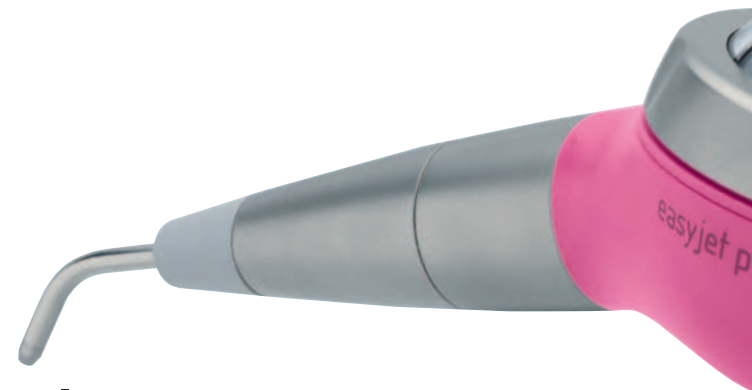

mectron

→ MECTRON EASYJET PRO

EASYJET PRO

airpolishing for turbine coupling

→ easyjet pro opens up a new dimension of turbine couplings. Just a simple click and your turbine becomes a skillful prophylaxis unit, which offers the same well-proven features as mectron's table top units: a powerful powder jet, easy handling and reliable airpolishing. Shape and balance also enable a good handling and a controlled precise powder jet direction.

→ COLORS
The easyjet pro is available in seven different colors. The colorful selection will become a prophylaxis highlight in your office!

THE TECHNOLOGY

reliable and ergonomic

→ easyjet pro stands out due to its innovative technology, which allows high reliability. All parts are optimized for daily use.

→ SPRAY HANDPIECE

- 120° angle
- just a click to connect
- 360° rotating head
- powder and water travel separately until they reach the nozzle
- the water surrounds the jet of powder and air and prevents powder dust
- fully sterilizable

CE
0476

- SILICON PROTECTOR
- protects teeth
 - prevents any pollutant entry
 - dismantlable
 - fully sterilizable

- POWDER CHAMBER CAP
- stainless steel ring-nut
 - transparent dome for optimal control of powder level
 - triangular thread for easy opening
 - thanks to its specific shape there will be no powder deposits on the thread